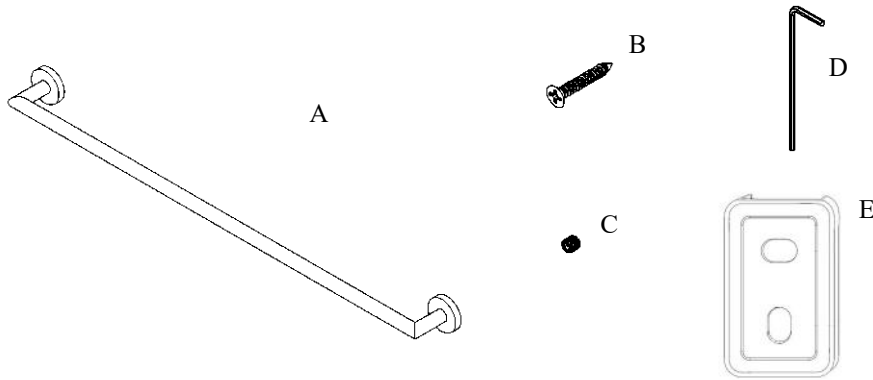

# Volkano Summit 30" Towel Bar Installation Guide

Code: V63163, V63164, V63165

Parts Included	QTY
A - Towel Bar	1
B - Screw	4
C - Set Screw	2
D - Allen Key	1
E - Bracket	2

Model #	Description	Finish	Weight (lb)	WxHxD (mm)	WxHxD (Inches)	Metal Type
V63163	Summit 30" Towel Bar	Chrome	0.946	793 x 52 x 70	31.2 x 2 x 2.75	Brass
V63164	Summit 30" Towel Bar	Brushed Nickel	0.946	793 x 52 x 70	31.2 x 2 x 2.75	Brass
V63165	Summit 30" Towel Bar	Matte Black	0.946	793 x 52 x 70	31.2 x 2 x 2.75	Brass